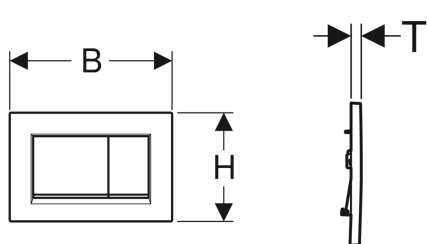

Geberit Sigma30 flush plate for dual flush

Example image

Application purposes

- For flush actuation with Sigma concealed cisterns

Characteristics

- Front actuation

Scope of delivery

- Mounting frame
- 2 distance bolts

- Sound-absorbing actuator rods, tool-free fast adjustment

Technical data

Actuation force | < 20 N

- 2 actuator rods

Art. no.	Colour / surface	Material designation	B	H	T
115.883.KH.1	Plate and buttons: gloss chrome-plated Design stripes: matt chrome-plated	Plastic	24.6 cm	16.4 cm	1.2 cm
115.883.KJ.1	Plate and buttons: white Design stripes: gloss chrome-plated	Plastic	24.6 cm	16.4 cm	1.2 cm
115.883.KK.1	Plate and buttons: white Design stripes: gold-plated	Plastic	24.6 cm	16.4 cm	1.2 cm
115.883.KM.1	Plate and buttons: black Design stripes: gloss chrome-plated	Plastic	24.6 cm	16.4 cm	1.2 cm
115.883.JQ.1	Plate and buttons: matt chrome-coated, easy-to-clean coated Design stripes: gloss chrome-plated	Plastic	24.6 cm	16.4 cm	1.2 cm
115.883.JT.1	Plate and buttons: white matt coated, easy-to-clean coated Design stripes: gloss chrome-plated	Plastic	24.6 cm	16.4 cm	1.2 cm
115.883.14.1	Plate and button: black matt coated, easy-to-clean coated Design stripes: gloss chrome-plated	Plastic	24.6 cm	16.4 cm	1.2 cm
115.883.11.1	Plate and buttons: white Design stripes: matt white	Plastic	24.6 cm	16.4 cm	1.2 cm
115.883.01.1	Plate and buttons: white matt coated, easy-to-clean coated Design stripes: white	Plastic	24.6 cm	16.4 cm	1.2 cm
115.883.DW.1	Plate and buttons: black Design stripes: matt black	Plastic	24.6 cm	16.4 cm	1.2 cm
115.883.16.1	Plate and button: black matt coated, easy-to-clean coated Design stripes: black	Plastic	24.6 cm	16.4 cm	1.2 cm

- Geberit DuoFresh module with manual actuation and insert for Geberit DuoFresh stick, for Sigma concealed cistern 8 cm